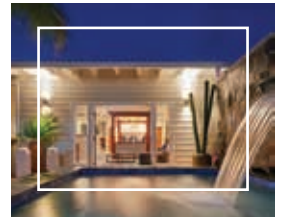

PLUNGE POOL BUTLER SUITE

The perfect balance in 1,250 square feet of indoor and outdoor luxury living. The custom mahogany king bed is at the center of this beautifully appointed interior space featuring a wall-mounted 55-inch flat screen television, armoire and vanity desk. Hand finished granite set off the walk-in shower, soaking tub and vessel sinks in the en-suite bathroom designed for relaxation. A few steps beyonthrough French doors is the signature private plunge pool and waterfall on the airy pool deck and patio complete with stocked wet bar and lounges. Unique touches, attentive butler services and 24-hour room service make this a one-of-a-kind experience.

PREMIUM PLUNGE POOL BUTLER SUITE

Offering 1,500 square feet of indoor and outdoor living space, this spacious suite features vaulted ceilings framing a custom king-size mahogany bed and a wall-mounted 55-inch flat-screen television. Additional furnishings include a large handcrafted mahogany credenza top-flecked with Saint Lucian granite, armoire and vanity desk. The island's river rock brings a splash of nature to the luxurious en-suite bath with an oversized soaking tub and large walk-in shower. The spacious patio provides a fully-stocked wet bar with a ceiling fan and sitting area making it an ideal spot to linger. In addition to the private plunge pool with waterfall, romantic touches include a hammock-for-two and outdoor shower. Attentive butler services and 24-hour room service make this an indulgent sanctuary.

GRANDE PLUNGE POOL BUTLER SUITE