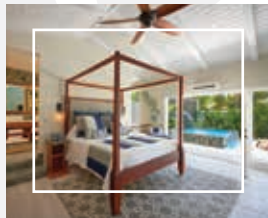

PLUNGE POOL BUTLER SUITE

The perfect balance in 1,250 square feet of indoor and outdoor luxury living. The custom mahogany king bed is at the center of this beautifully appointed interior space featuring a wall-mounted 55-inch flat screen television, armoire and vanity desk. Hand finished granite set off the walk-in shower, soaking tub and vessel sinks in the en-suite bathroom designed for relaxation. A few steps beyonthrough French doors is the signature private plunge pool and waterfall on the airy pool deck and patio complete with stocked wet bar and lounges. Unique touches, attentive butler services and 24-hour room service make this a one-of-a-kind experience.