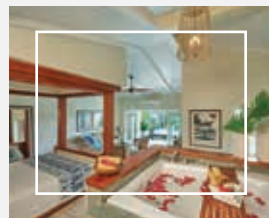

PREMIUM PLUNGE POOL BUTLER SUITE

Offering 1,500 square feet of indoor and outdoor living space, this spacious suite features vaulted ceilings framing a custom king-size mahogany bed and a wall-mounted 55-inch flat-screen television. Additional furnishings include a large handcrafted mahogany credenza top-flecked with Saint Lucian granite, armoire and vanity desk. The island's river rock brings a splash of nature to the luxurious en-suite bath with an oversized soaking tub and large walk-in shower. The spacious patio provides a fully-stocked wet bar with a ceiling fan and sitting area making it an ideal spot to linger. In addition to the private plunge pool with waterfall, romantic touches include a hammock-for-two and outdoor shower. Attentive butler services and 24-hour room service make this an indulgent sanctuary.