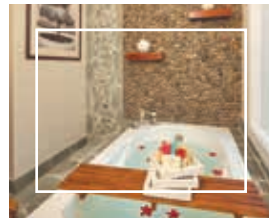

# FIND SERENITY

AT SAINT LUCIA'S NEWEST ALL-INCLUSIVE, ADULTS-ONLY LUXURY SUITE RESORT.

*Opulent comfort. Intimate Luxury. Unrivaled service.*

Saint Lucia's newest all-inclusive, adults-only, luxury all-suite resort is the quintessential Caribbean enclave for discerning romantics. Suites are expansive indoor and outdoor sanctuaries featuring private plunge pools, soaking tubs and glass enclosed rain showers along with custom four-poster mahogany king beds. Discreet personal butlers anticipate every wish from in-suite check-in to spa treatments on your deck or a private moonlight dinner. The Serenity Pool is the perfect setting for luxurious adults-only sunbathing with cabanas, attendants serving craft cocktails and hors d'oeuvres, chilled towels and cool mists. The beach, just a short walk away, is for more than soaking up the sun. The Greathouse Restaurant pairs the romance of a grand Saint Lucian mansion with the best of global cuisine, an extensive wine list and top-shelf cocktails. Serenity's distinctive amenities feature a personalized wet bar that is refreshed as needed, extensive butler services, 24-hour room service, complimentary Wi-Fi, gourmet in-suite dining, a Pillow Menu, private airport transfers and more.

## PLUNGE POOL BUTLER SUITE

The perfect balance in 1,250 square feet of indoor and outdoor luxury living. The custom mahogany king bed is at the center of this beautifully appointed interior space featuring a wall-mounted 55-inch flat screen television, armoire and vanity desk. Hand finished granite set off the walk-in shower, soaking tub and vessel sinks in the en-suite bathroom designed for relaxation. A few steps beyonthrough French doors is the signature private plunge pool and waterfall on the airy pool deck and patio complete with stocked wet bar and lounges. Unique touches, attentive butler services and 24-hour room service make this a one-of-a-kind experience.